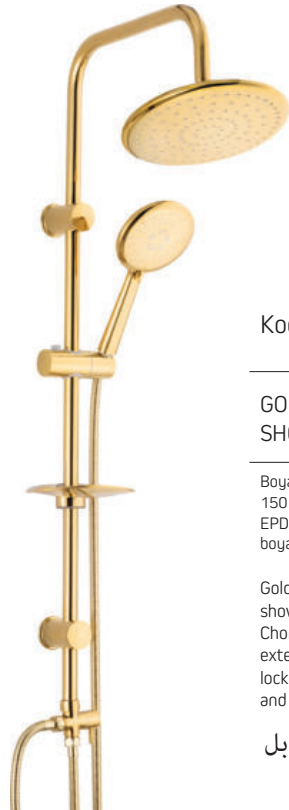

Kod RB 800 G

GOLD RAIN ROUND SHOWER KIT

Boyalı ABS tepe ve fonksiyonel el duşu 150 cm den 180 cm ye uzayabilen, çift kenetli, EPDM iç hortumu, uçları ve somunları pirinç, boyalı paslanmaz çelik duş hortumu

Gold Painting ABS top and functional hand shower
Chormed stainless steel shower hose, extendible from 150 cm to 180 cm, double locked, EPDM inner tube, brass inserts and nuts

شور سیت دبل